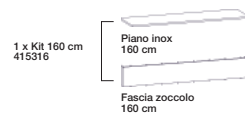

Kit 120 cm
415216

Piano inox
120 cm

1 x Kit 160 cm
415316