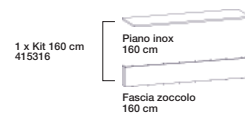

Kit 120 cm
415216

Piano inox
120 cm

1 x Kit 160 cm
415316