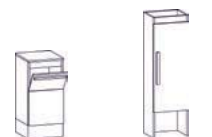

1 x Kit 160 cm
415316

Piano inox
160 cm

Fascia zoccolo
160 cm

Kit 120 cm
415216

Piano inox
120 cm

Fascia zoccolo
120 cm

SERVICE CABINET MODULAR

3 x Servimob B 425100 3 x Servimob E 425400

Servimob H 425700 Servimob L 425900

1 x Kit 160 cm
415316

Piano inox
160 cm

Fascia zoccolo
160 cm

Kit 120 cm
415216

Piano inox
120 cm

Fascia zoccolo
120 cm

Servimob 4