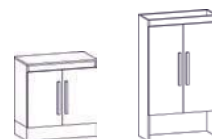

1 x Kit 160 cm
415316

Piano inox
160 cm

Fascia zoccolo
160 cm

Kit 120 cm
415216

Piano inox
120 cm

Fascia zoccolo
120 cm

SERVICE CABINET MODULAR

3 x Servimob B 425100 3 x Servimob E 425400

Servimob H 425700 Servimob L 425900

1 x Kit 160 cm
415316

Piano inox
160 cm

Fascia zoccolo
160 cm

Kit 120 cm
415216

Piano inox
120 cm

Fascia zoccolo
120 cm

Servimob 4