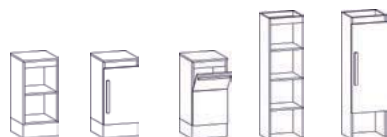

Servimob F 425500   Servimob G 425600   Servimob H 425700   Servimob I 425800   2 x Servimob L 425900