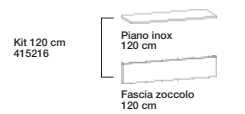

1 x Kit 160 cm
415316

Piano inox
160 cm

Fascia zoccolo
160 cm

Kit 120 cm
415216

Piano inox
120 cm

Fascia zoccolo
120 cm

SERVICE CABINET MODULAR

3 x Servimob B 425100 3 x Servimob E 425400