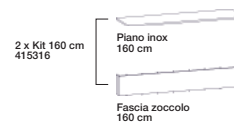

Piano inox
160 cm

Fascia zoccolo
160 cm

SERVICE CABINET MODULAR

2 x Servimob A
425000

2 x Servimob B
425119

4 x Servimob M
426000

2 x Kit 160 cm
415316

Piano inox
160 cm